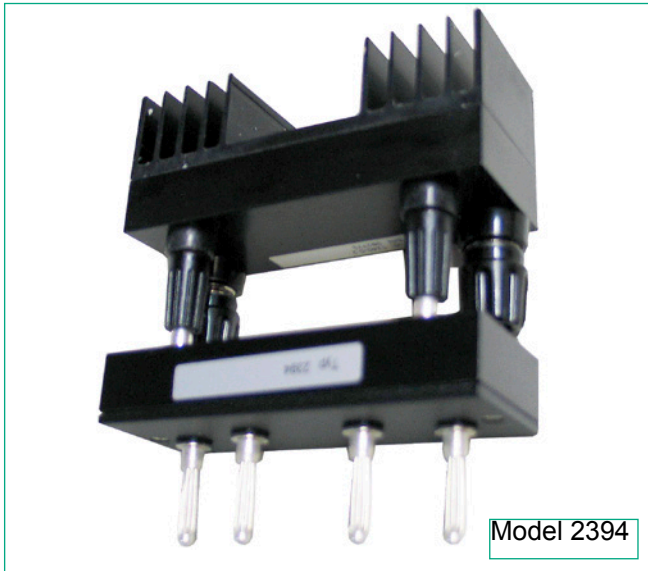

Accessories for RESISTOMAT®

Models 2304, 2316

Adapter for the calibration resistors series 1240.